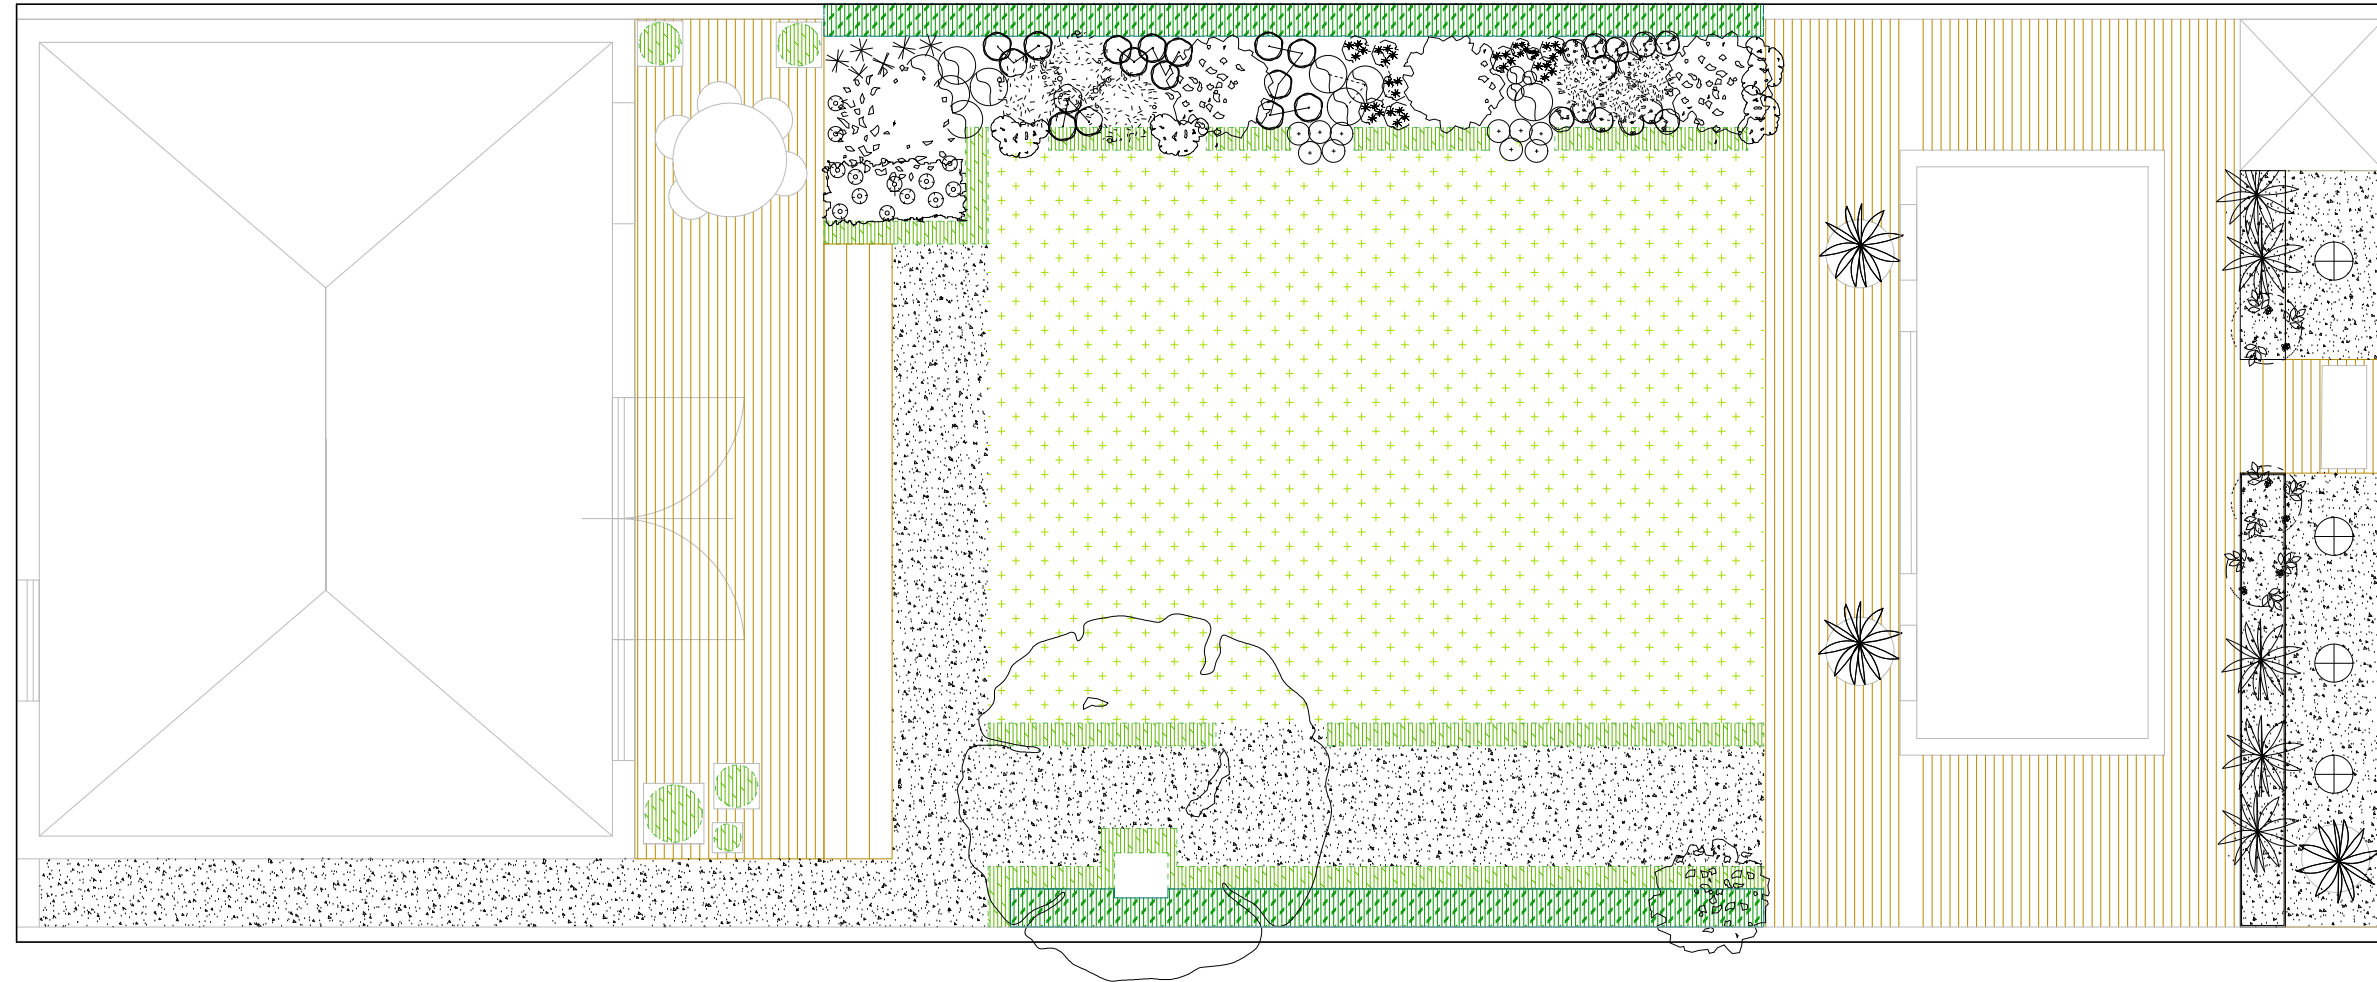

BACK GARDEN PLAN

FRONT GARDEN PLAN

FLOWERING BED DETAIL

- Acer platanoides
- Acer palmatum
- Acer palmatum 'Atropurpureum'
- Magnolia stellata
- Acer palmatum dissectum
- Azalea kurume Hybrid 'Purple Splendor'
- Azalea Kurume Hybrid 'White Treasure'
- Phormium tenax 'Bronze Baby'
- Phormium tenax 'Variegatum'
- Nandina domestica
- Trachelospermum jasminoides | Clematis 'Jackmani'
- Ophiopogon planiscapus nigrescens
- Stachys bizantina
- Euphorbia x martinii 'Ascot Rainbow'
- Knautia macedonica 'Melton Pastels'
- Geranium 'Tanya Rendall'
- Acidanthera murielae
- Lilium regale
- Thalictrum aquilegifolium 'Black Stockings'
- Conifer | Thuja spp
- Taxus baccata
- Buxus sempervirens
- Gravel | Cotswold chippings
- Lawn

Season | Late spring

Project title
 Cavendish Stones & Claire Williams
 Interior Design Private Garden
 Barnes
 Drawing title
 Back Garden Plan
 Front Garden Plan
 Flowering Beds detail, out of scale

Scale 1:100 @ A3
 Status AS BUILT
 Date 10/10/2015

Drawing number
 1