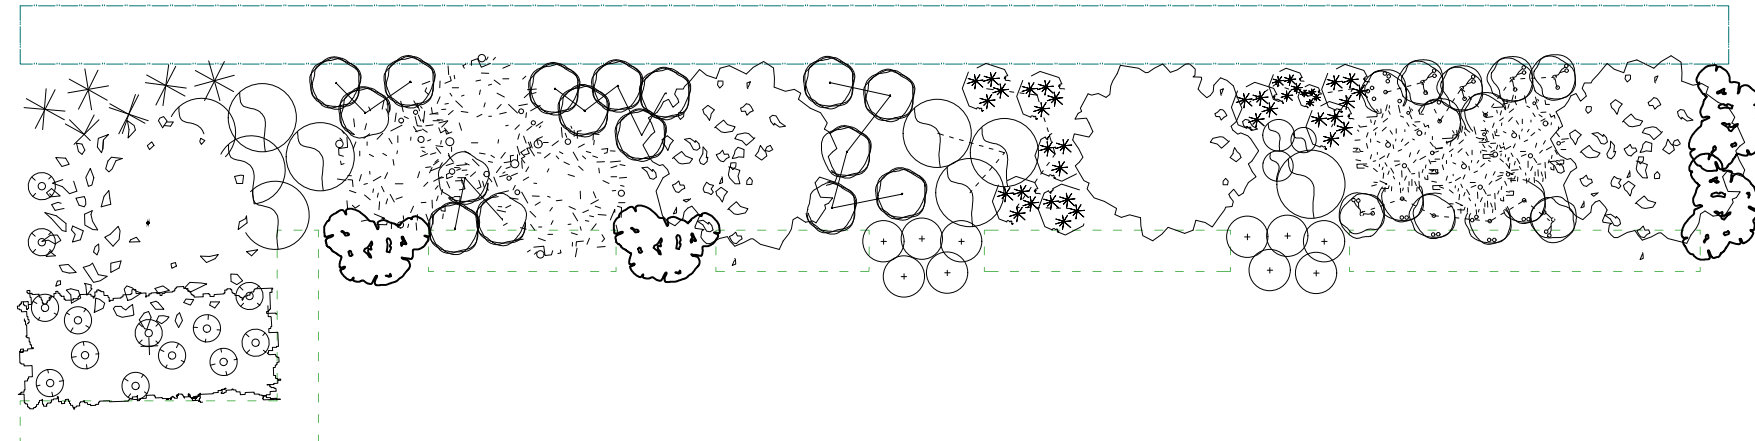

BACK GARDEN PLAN

FRONT GARDEN PLAN

FLOWERING BED DETAIL

- Acer platanoides
- Acer palmatum
- Acer palmatum 'Atropurpureum'
- Magnolia stellata
- Acer palmatum dissectum
- Azalea kurume Hybrid 'Purple Splendor'
- Azalea Kurume Hybrid 'White Treasure'
- Phormium tenax 'Bronze Baby'
- Phormium tenax 'Variegatum'
- Nandina domestica
- Trachelospermum jasminoides | Clematis 'Jackmani'
- Ophiopogon planiscapus nigrescens
- Stachys bizantina
- Euphorbia x martinii 'Ascot Rainbow'
- Knautia macedonica 'Melton Pastels'
- Geranium 'Tanya Rendall'
- Acidanthera murielae
- Lilium regale
- Thalictrum aquilegifolium 'Black Stockings'
- Conifer | Thuja spp
- Taxus baccata
- Buxus sempervirens
- Gravel | Cotswold chippings
- Lawn

Season | Late spring

Project title
 Cavendish Stones & Claire Williams
 Interior Design Private Garden
 Barnes
 Drawing title
 Back Garden Plan
 Front Garden Plan
 Flowering Beds detail, out of scale

Scale 1:100 @ A3
 Status AS BUILT
 Date 10/10/2015

Drawing number
 1